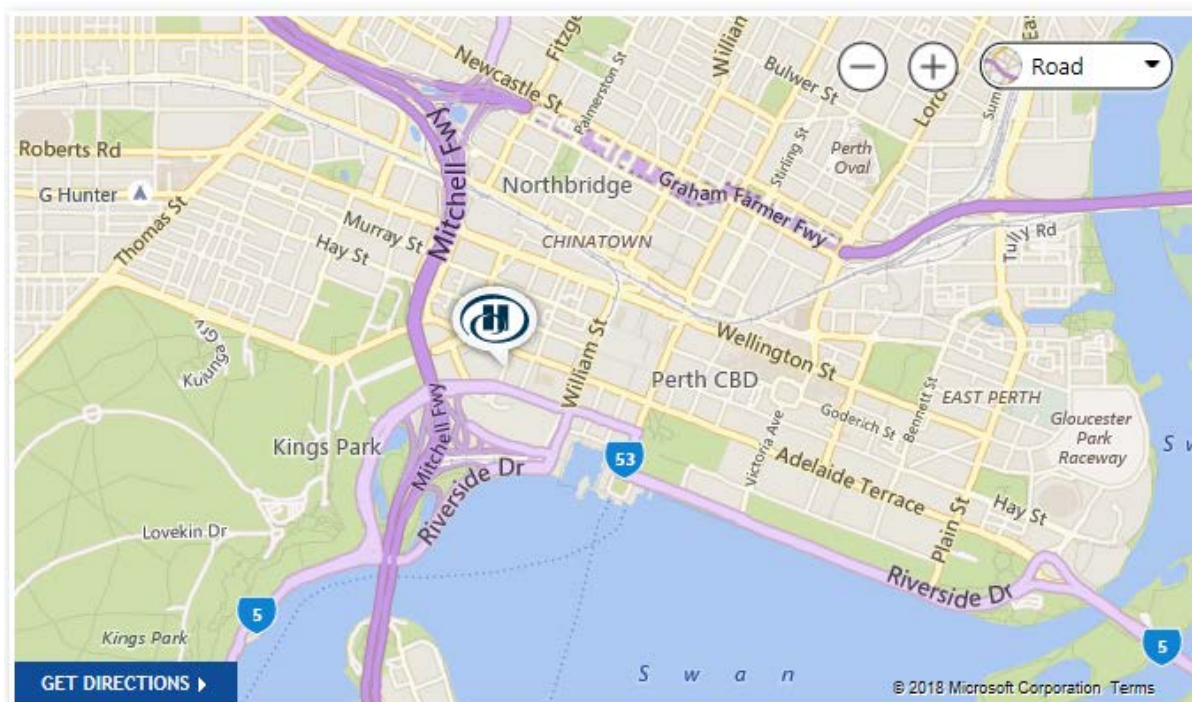

Directions to the Parmelia Hilton Perth, Venue of the AASW Trauma Symposium

14 Mill Street, Perth, Western Australia, 6000

Please refer to the map below:

Public Transport

We recommend using public transport to get to the Parmelia Hilton and the nearest train station is Elizabeth Quay Train Station. It is a short walk to the Parmelia from the train station (give yourself 10 minutes), or alternatively there are bus options. Please check the www.transperth.wa.gov.au website for train and bus timetables.

Parking at the Parmelia Hilton:

There is parking located near the Parmelia Hilton on St Georges Terrace, William Street and adjacent streets. We suggest that you plan your journey using a service such as www.parkopedia.com.au to find the closest/cheapest parking options to avoid unneeded stresses and inconveniences when you arrive in the city. We do suggest public transport as a full day of parking near the venue can be very expensive.